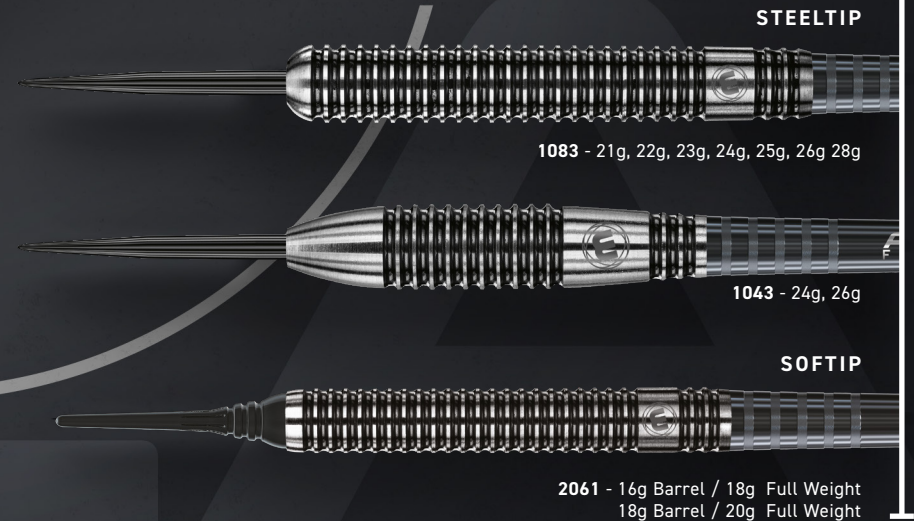

1083 - 21g, 22g, 23g, 24g, 25g, 26g 28g

1043 - 24g, 26g

2061 - 16g Barrel / 18g Full Weight
18g Barrel / 20g Full Weight