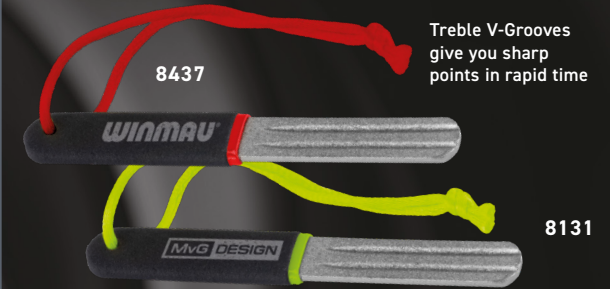

PRISM™

PRO FORCE™

ULTIMATE TUNE-UP KIT

Includes over 200 pieces

8112

ACCESSORIES

CRAFTSMAN RE-POINTING SYSTEM

- Twin-thread T2 technology
- Premium grade steel
- Alternative pitched threads

Converts rotational forces for rapid, easy point changing using twin-prop technology and made from robust premium grade steel. **8425**

V-GROOVE SHARPENERS

Treble V-Grooves give you sharp points in rapid time