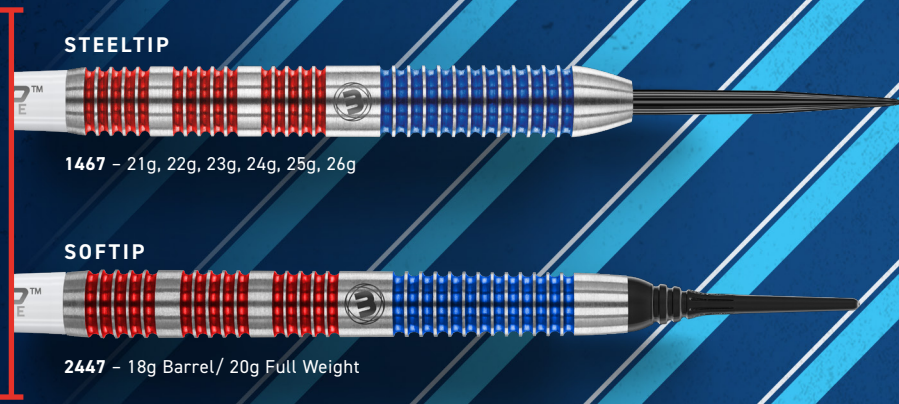

WILDCATS™

VETALIC COATING / PRECISION ENGINEERED / MATCH WEIGHED / PRISM TECHNOLOGY

90%
TUNGSTEN

Winmau sports engineered, dual colour, parallel styling combines tour functionality designed for the fast-paced modern game. Wildcats deliver proven performance through pure grip and optimal balance.