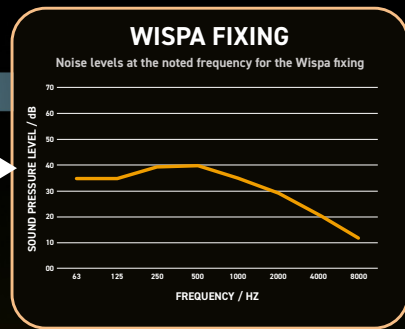

Dartboard not included

4100

MEASUREMENTS TAKEN FROM ADJACENT ROOM

INDEPENDENTLY
TESTED BY
**Institute of
Acoustics**
SOUND REDUCTION
TECHNOLOGY

wispa™ DARTBOARD LIGHT 4101

NEW FOR 2024

Designed exclusively for the WISPA sound reduction system, the Wispa 120° light provides zero shadow with the brightest 1200 lumens warm white effect.