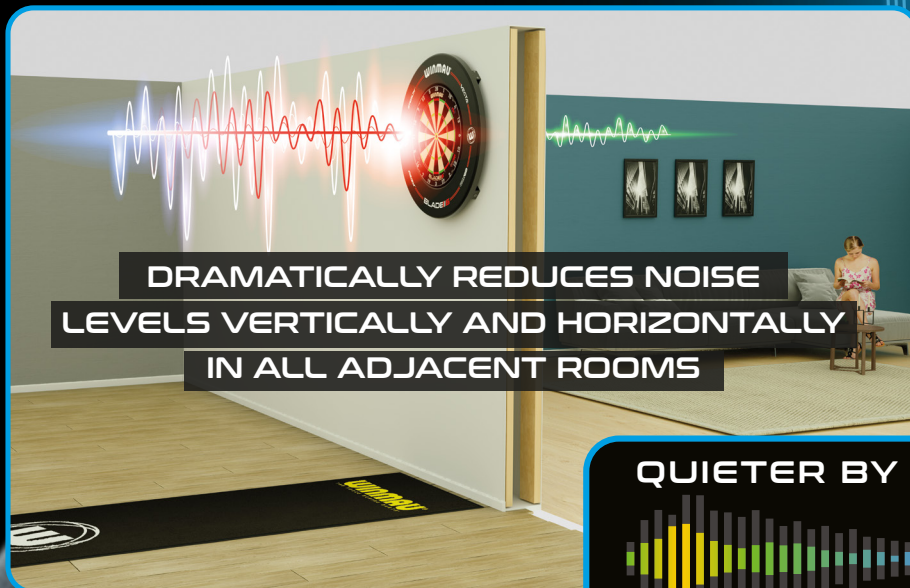

wispa™

SOUND REDUCTION TECHNOLOGY

NEW
FOR 2024

- PLAY WITHOUT DISTURBING OTHERS
- MAINTAINS TRADITIONAL IMPACT SOUND FOR THE DART PLAYER
- UP TO 24dB NOISE REDUCTION IN AN ADJACENT ROOM
- HASSLE-FREE REGISTRATION FOR PERFECT ALIGNMENT
- DESIGNED TO FIT ALL WINMAU DARTBOARDS
- INCLUDES ALL WISPA FIXTURES AND FITTINGS