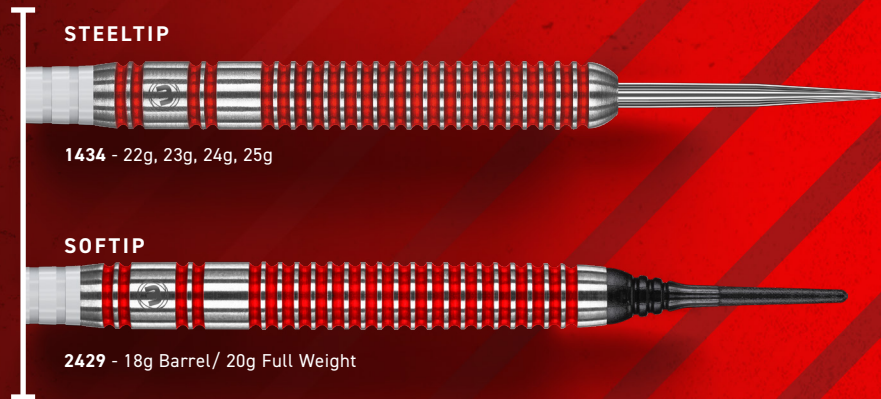

OVERDRIVE™

VETALIC COATING / CLASSIC GRIP CONTROL / MATCH WEIGHED / PRISM TECHNOLOGY

90% TUNGSTEN

Stunning Vetalic finish that exudes quality. Beautiful crisp lines and triple-machined rings, these darts offer a tour-level of playability and finish to ignite anyone's game. Manufactured to Winmau's exacting standards.