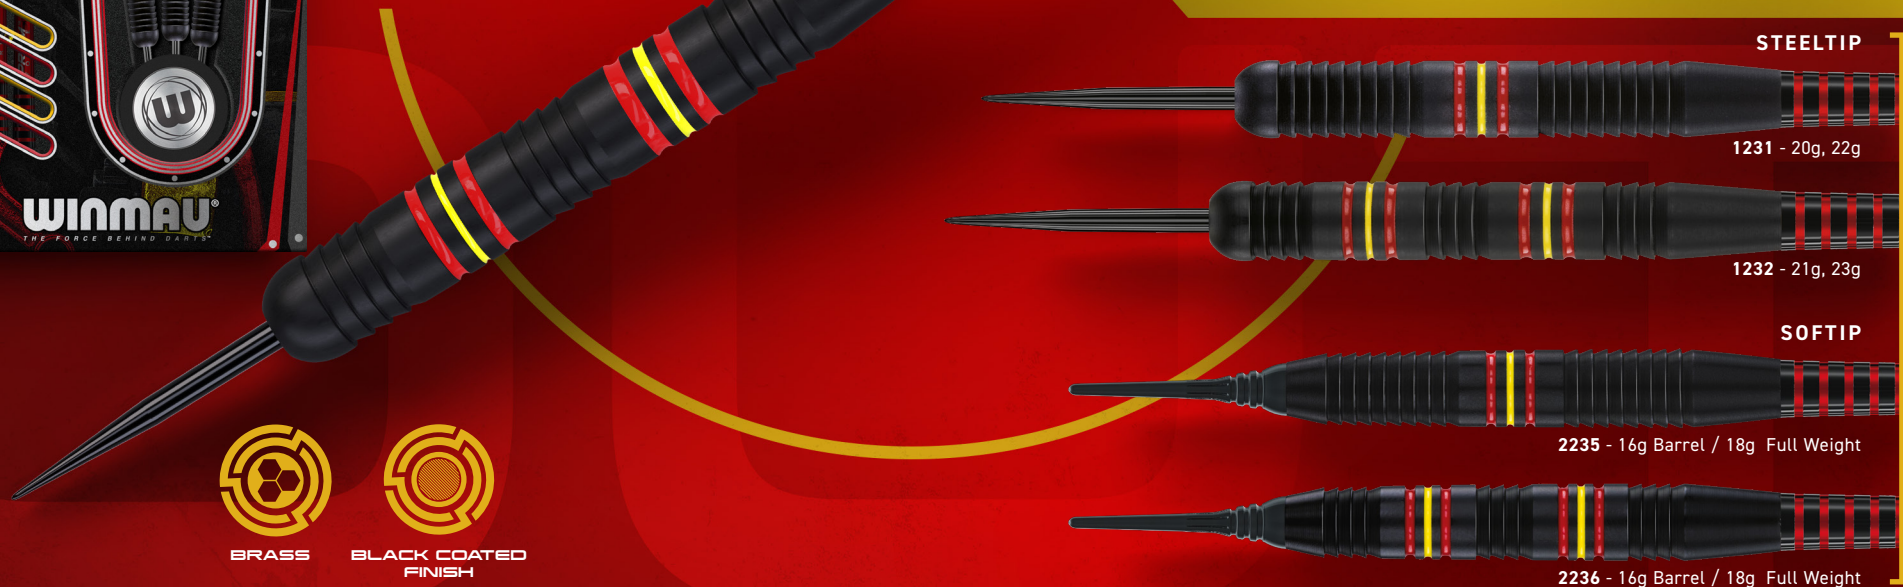

STEELTIP

1231 - 20g, 22g

1232 - 21g, 23g

SOFTTIP

2235 - 16g Barrel / 18g Full Weight

2236 - 16g Barrel / 18g Full Weight

BRASS

BLACK COATED
FINISH