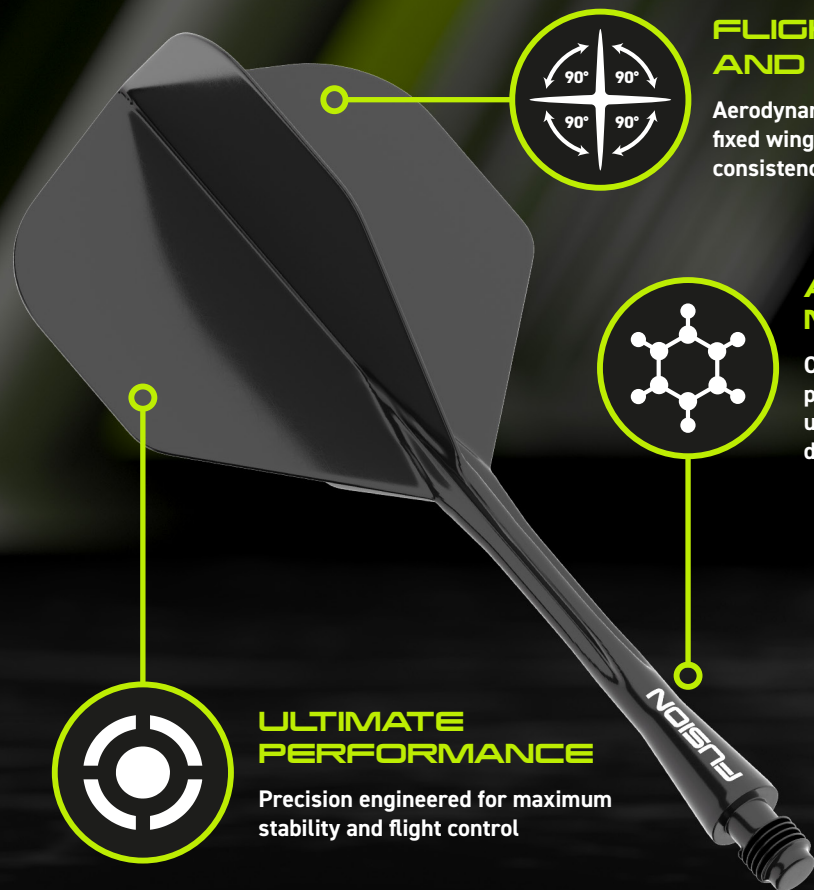

FUSION

INTEGRATED FLIGHT & SHAFT

The ultimate in Sports Engineered Performance. Complete integrated shaft and flight system with perfect 90 degree wing design for consistent trajectory. Advanced polymers ensure class leading durability and deflection control.

NEW
FOR 2024

FLIGHT STABILITY AND CONTROL

Aerodynamically tested 90 degree fixed wing design for improved consistency and scoring

ADVANCED MATERIALS

Cutting edge composite polymers provide ultimate long term durability and accuracy

ULTIMATE PERFORMANCE

Precision engineered for maximum stability and flight control