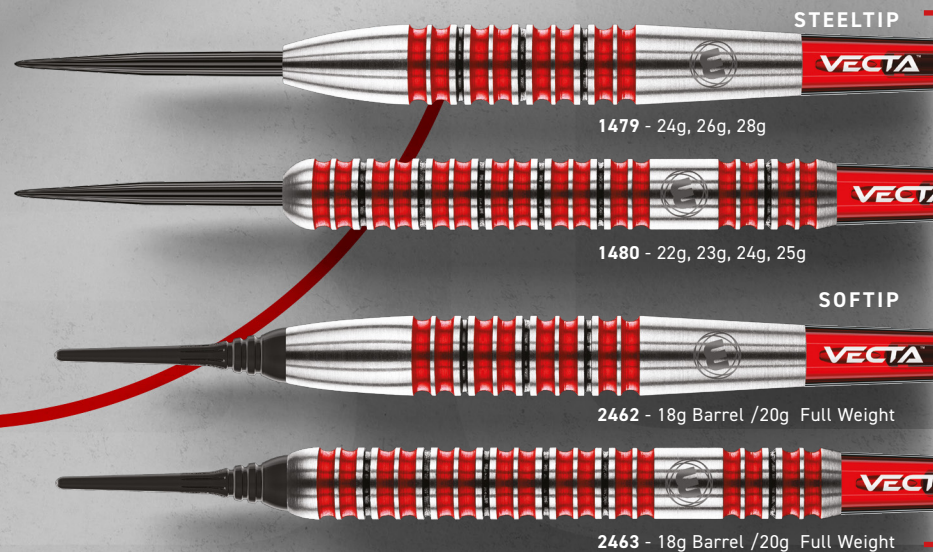

DYNAMIC GRIP

VETALIC COATING