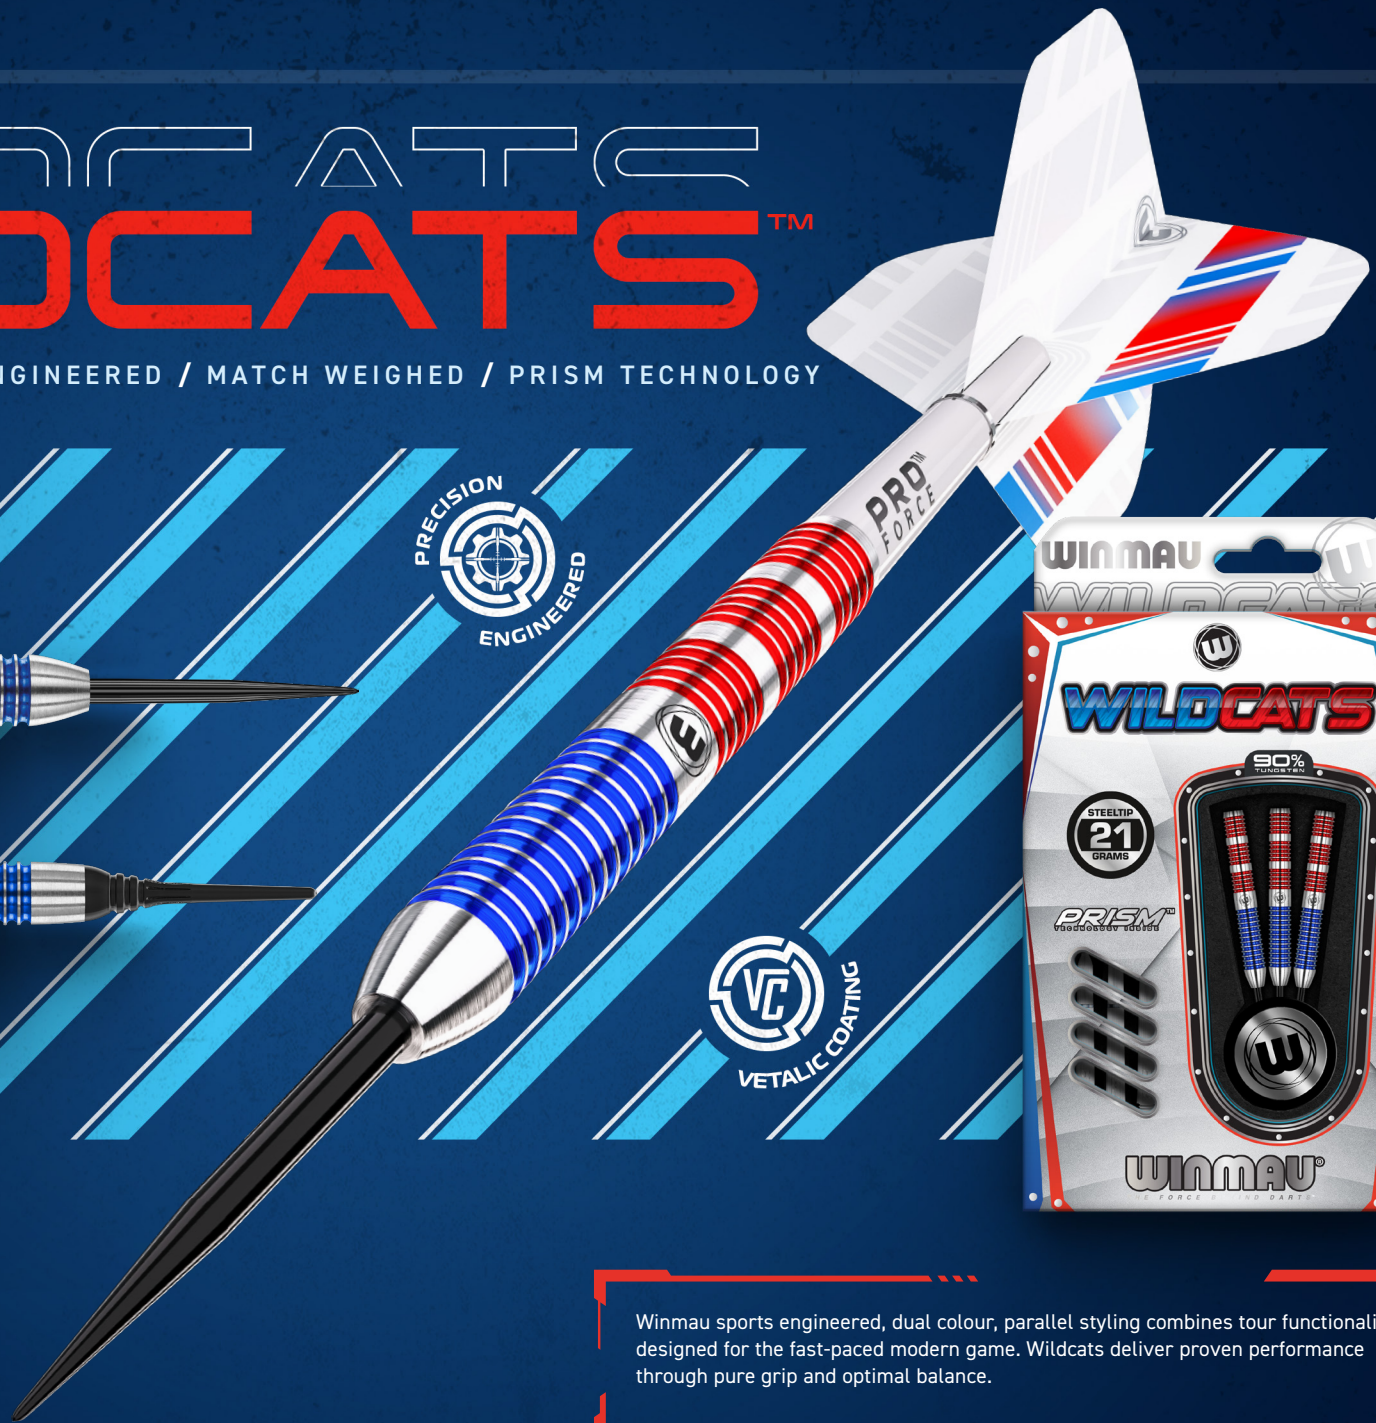

WILDCATS™

VETALIC COATING / PRECISION ENGINEERED / MATCH WEIGHED / PRISM TECHNOLOGY

90%
TUNGSTEN

Winmau sports engineered, dual colour, parallel styling combines tour functionality designed for the fast-paced modern game. Wildcats deliver proven performance through pure grip and optimal balance.