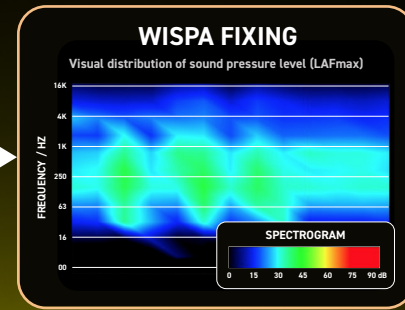

Dartboard not included

4100

MEASUREMENTS TAKEN FROM ADJACENT ROOM

INDEPENDENTLY
TESTED BY
**Institute of
Acoustics**
SOUND REDUCTION
TECHNOLOGY

wispa™ DARTBOARD LIGHT 4101

NEW FOR 2024

Designed exclusively for the WISPA sound reduction system, the Wispa 120° light provides zero shadow with the brightest 1200 lumens warm white effect.