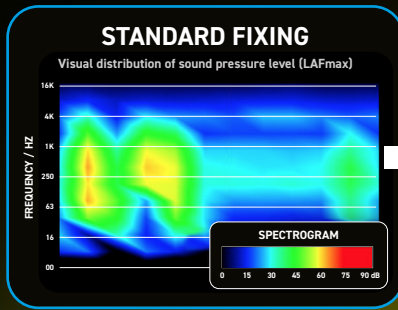

Dartboard not included

4100

MEASUREMENTS TAKEN FROM ADJACENT ROOM

INDEPENDENTLY
TESTED BY
**Institute of
Acoustics**
SOUND REDUCTION
TECHNOLOGY

wispa™ DARTBOARD LIGHT 4101

NEW FOR 2024

Designed exclusively for the WISPA sound reduction system, the Wispa 120° light provides zero shadow with the brightest 1200 lumens warm white effect.