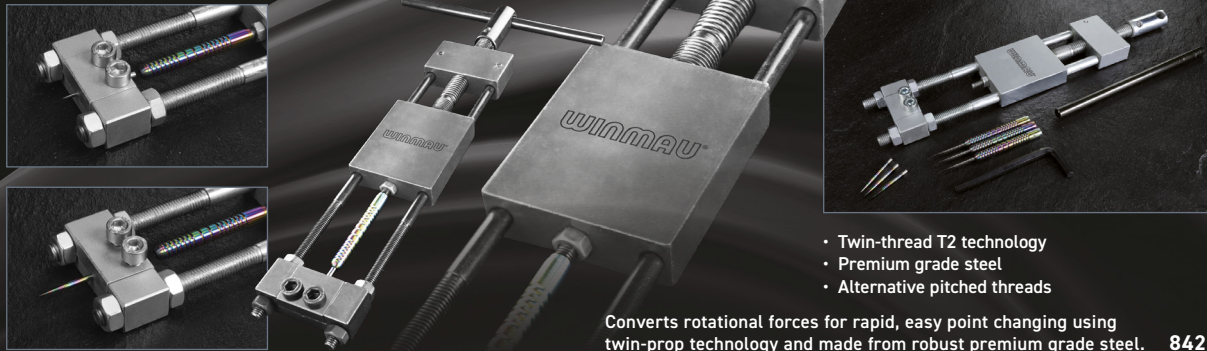

PRISM™

PRO FORCE™

ULTIMATE TUNE-UP KIT

Includes over 200 pieces

8112

ACCESSORIES

CRAFTSMAN RE-POINTING SYSTEM

- Twin-thread T2 technology
- Premium grade steel
- Alternative pitched threads

Converts rotational forces for rapid, easy point changing using twin-prop technology and made from robust premium grade steel. **8425**

V-GROOVE SHARPENERS

Treble V-Grooves give you sharp points in rapid time