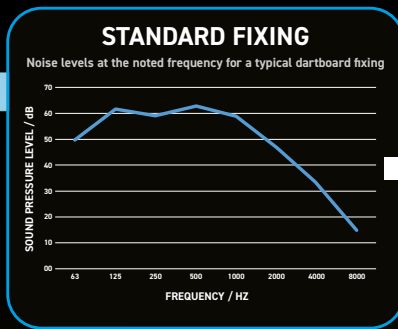

Dartboard not included

4100

MEASUREMENTS TAKEN FROM ADJACENT ROOM

INDEPENDENTLY
TESTED BY
**Institute of
Acoustics**
SOUND REDUCTION
TECHNOLOGY

wispa™ DARTBOARD LIGHT 4101

NEW FOR 2024

Designed exclusively for the WISPA sound reduction system, the Wispa 120° light provides zero shadow with the brightest 1200 lumens warm white effect.